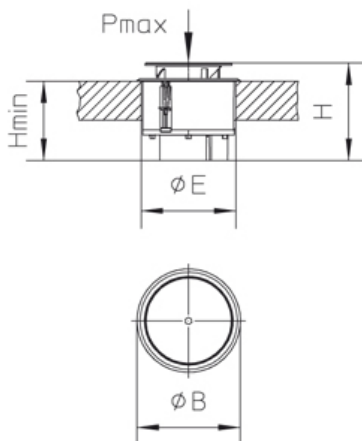

H : height

H_{min} : Minimum installation height

B : width

E : fitting dimension

P_{max} : Maximum load

colour :

IP_n : IP protection level in unused condition

IP_g : IP protection level in used condition

G : weight

DETAILS / APPLICATIONS

OPTIONAL ACCESSORIES

USK R122, UBDHB 122R, UWZ IS

dry-cleaned

Electrical and electronic equipment must not be disposed off via the household waste.