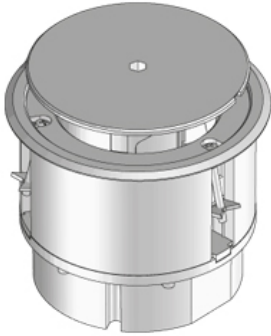

BODO T

Single-outlet with floor socket outlet, dry-cleaned, round

Round single-outlet made of plastic, equipped with an isolated ground receptacle and an empty space for data technology. With floor cover protection frame including a pivotable cover with cable outlet, mounting box with strain relief and a set of claws. For the installation into screed and raised floor/hollow floor openings. Equipped with a isolated ground receptacle of 45x45mm and a RJ45 dummy data cover 22.5x45 mm. Suitable for rooms with dry-cleaned floor covers. Designed for office traffic loads.

Please mind the technical information in chapter planning.

material	Cover with cable outlet and frame, mounting box: polyamide
type of assembly	Fixing on floor box UBDHB / rough concrete floor and installation in screed or false floor
application area	dry floor cleaning
norm	according to DIN EN 50085
permits	according to VDE / TÜV
protection class	in use IP 20 / not in use IP 30
loading	including inspection stamp Ø 13 mm: 1.5 kN

Acrylonitrile-butadiene-styrene copolymer

Product	H	H _{min}	B	E	P _{max}	colour	IP _n	IP _g	G
BODO T-G	126 mm	102 mm	133 mm	122 mm	1.50 kN	RAL 7011 (iron grey)	IP 30	IP 20	0.40 kg
incl.:									
1x UAA-B 22 1x UST45-W 1 1x UARM-3-1 118 1x UG-R						cover, black shockproof socket single Cover plate for 3x UDÆE22 mounting box, round			
BODO T-S	126 mm	102 mm	133 mm	122 mm	1.50 kN	RAL 9011 (graphite black)	IP 30	IP 20	0.40 kg
incl.:									
1x UAA-B 22 1x UST45-W 1 1x UARM-3-1 118 1x UG-R						cover, black shockproof socket single Cover plate for 3x UDÆE22 mounting box, round			